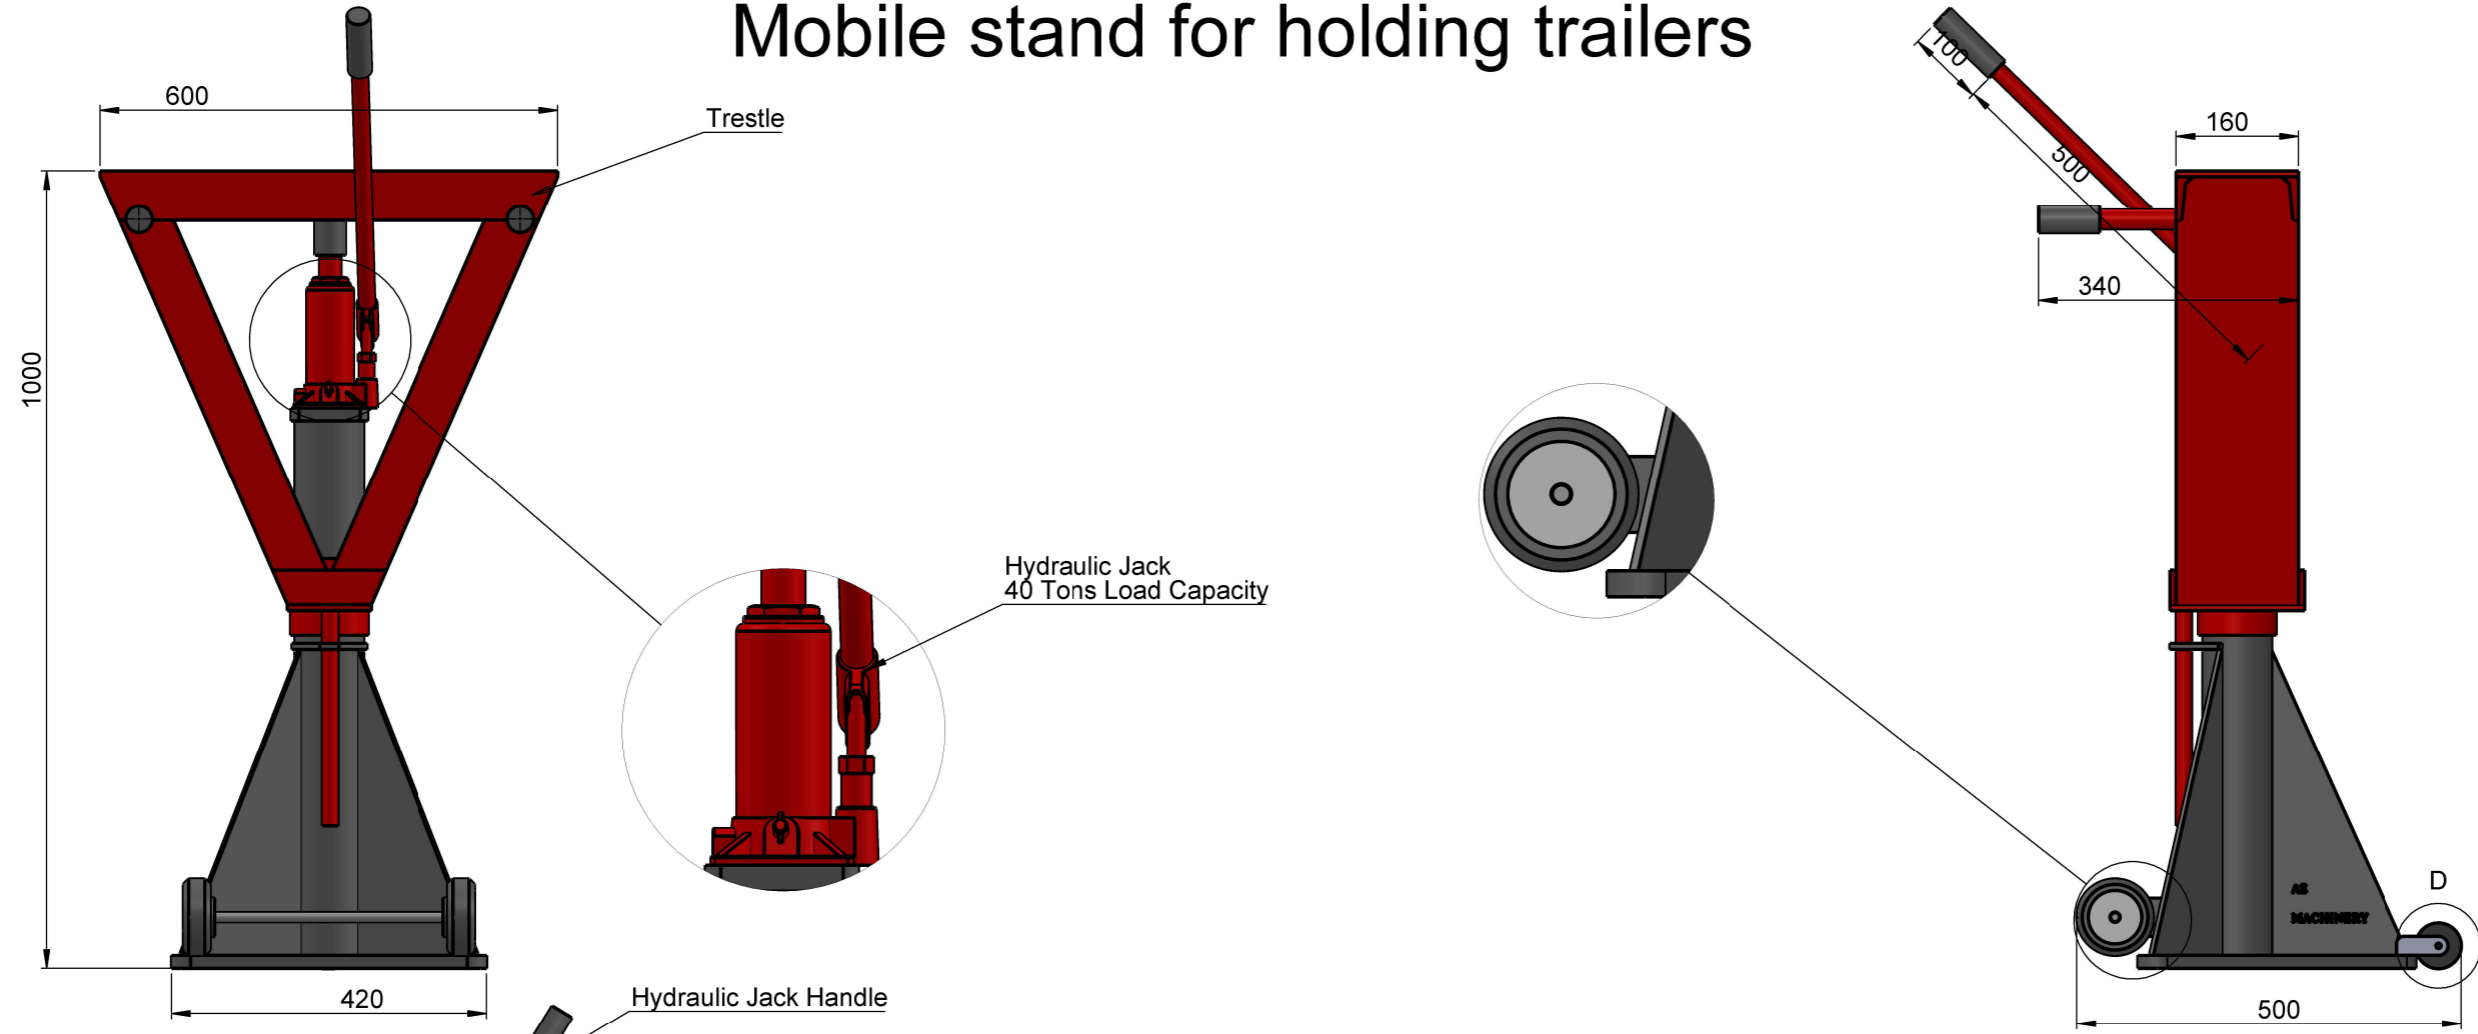

Mobile stand for holding trailers

NAME -SURNAME	DATE	SIGN	QUANTITY	MASS (KG)	MATERIAL	PAGE NR
B.OZCIFCI			---			1/1
A.HEPBILDI	---					
J.GUIGUET	---					
SCALE	1:10					
PART/ASSEMBLY NAME			DRAWING DESCRIPTION		DRAWING NO	FORMAT
			---		--	A2