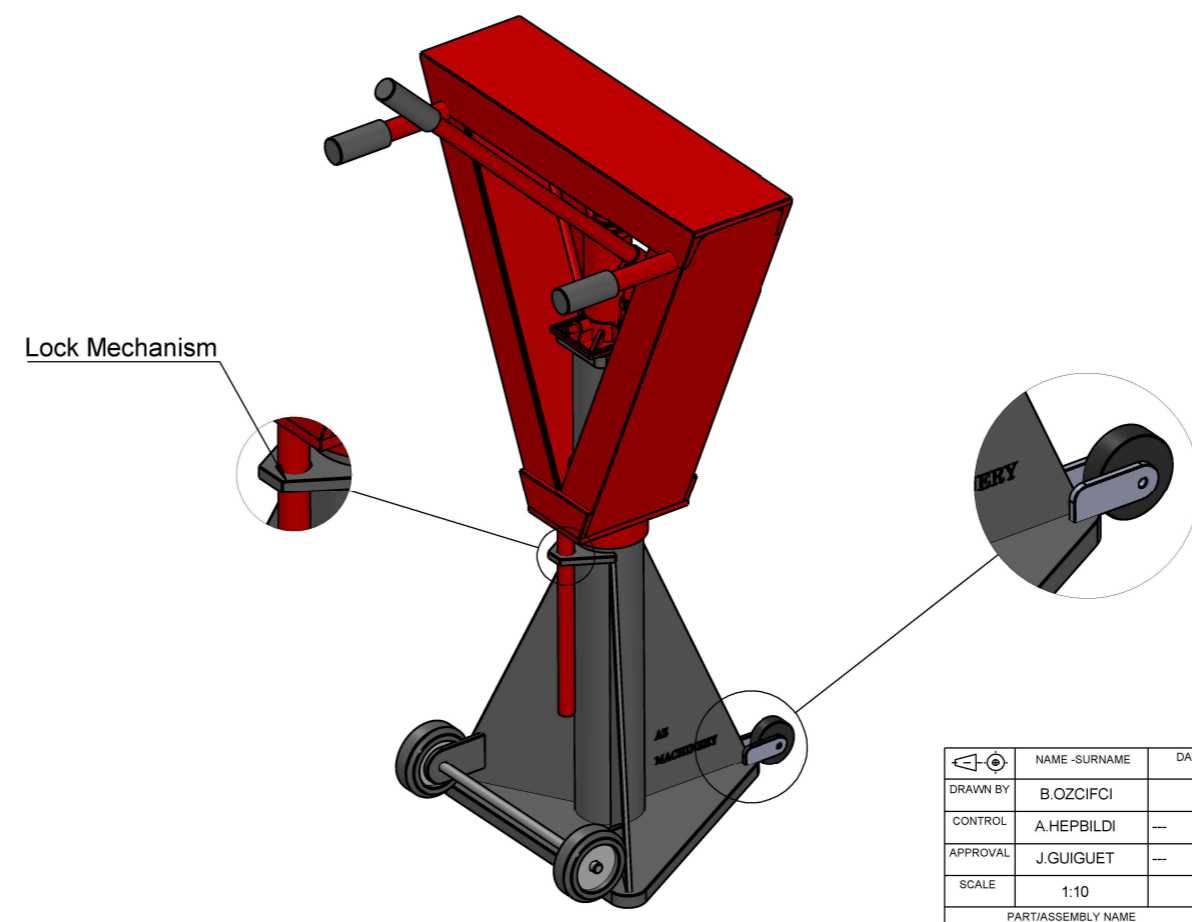

Mobile stand for holding trailers

NAME -SURNAME	DATE	SIGN	QUANTITY	MASS (KG)	MATERIAL	PAGE NR
B.OZCIFCI			---			1/1
A.HEPBILDI	---					
J.GUIGUET	---					
SCALE	1:10					
PART/ASSEMBLY NAME			DRAWING DESCRIPTION		DRAWING NO	FORMAT
			---		--	A2